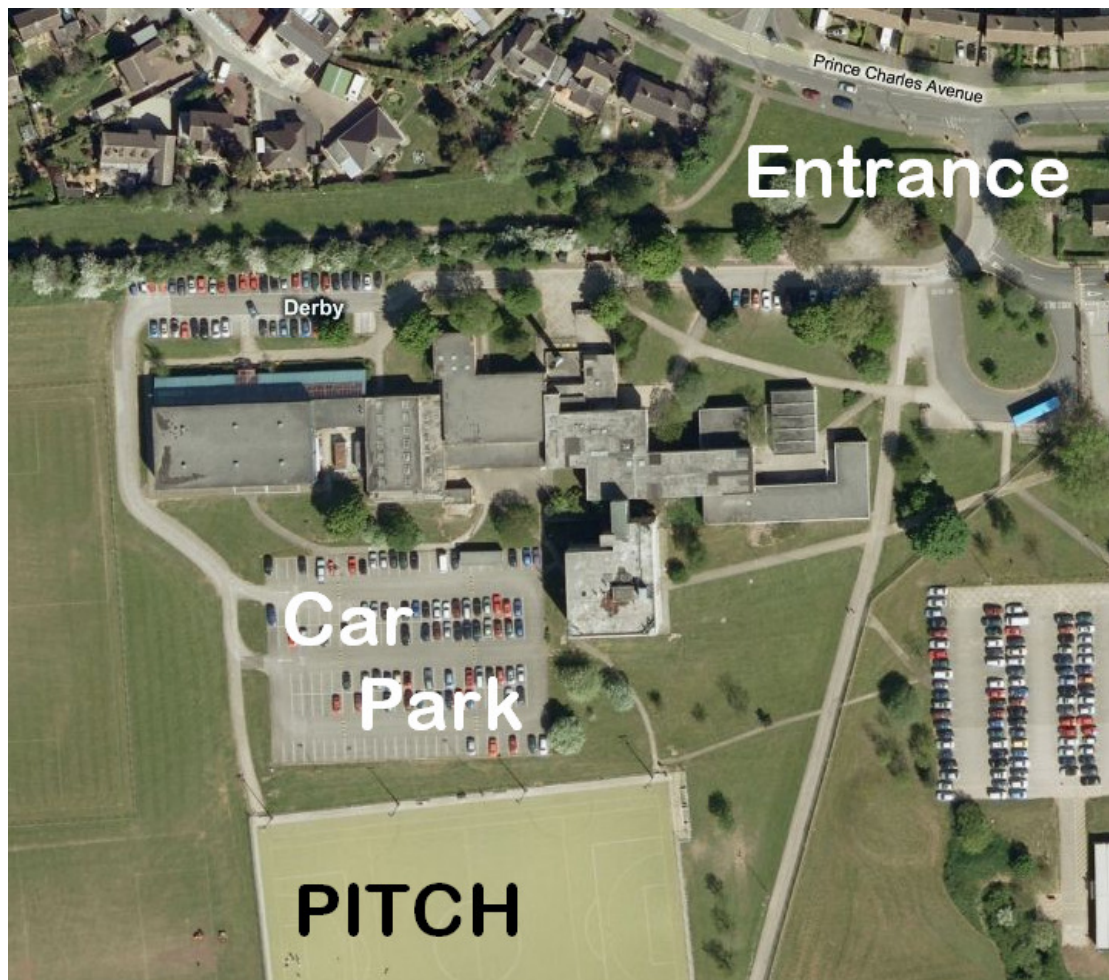

Derby Mini-Soccer League
Development (U7 & U8) Section

Venue details - Directions

All matches at Under 7 and Under 8 are played on the all weather pitch at Derby College, Prince Charles Ave. NB Derby College has a number of sites around the city. Please ensure you travel to the correct one;

Derby College
Prince Charles Avenue
Derby DE22 4LR
(aka Mackworth College)

Satellite Navigation GPS Co-Ordinates;
Latitude - 52:55:25N (52.92365)
Longitude - 1:31:50W (-1.5305)

On entering the campus;

Immediately turn right
Follow the road past the Reception and reception car park.
Turn left around the sports hall.
The large main car park is immediately in front of the pitch.

Please note

- give way to traffic leaving the site.
- please drive very slowly as local children might be playing on the campus.
- all cars must be parked on the main car park next to the pitch.